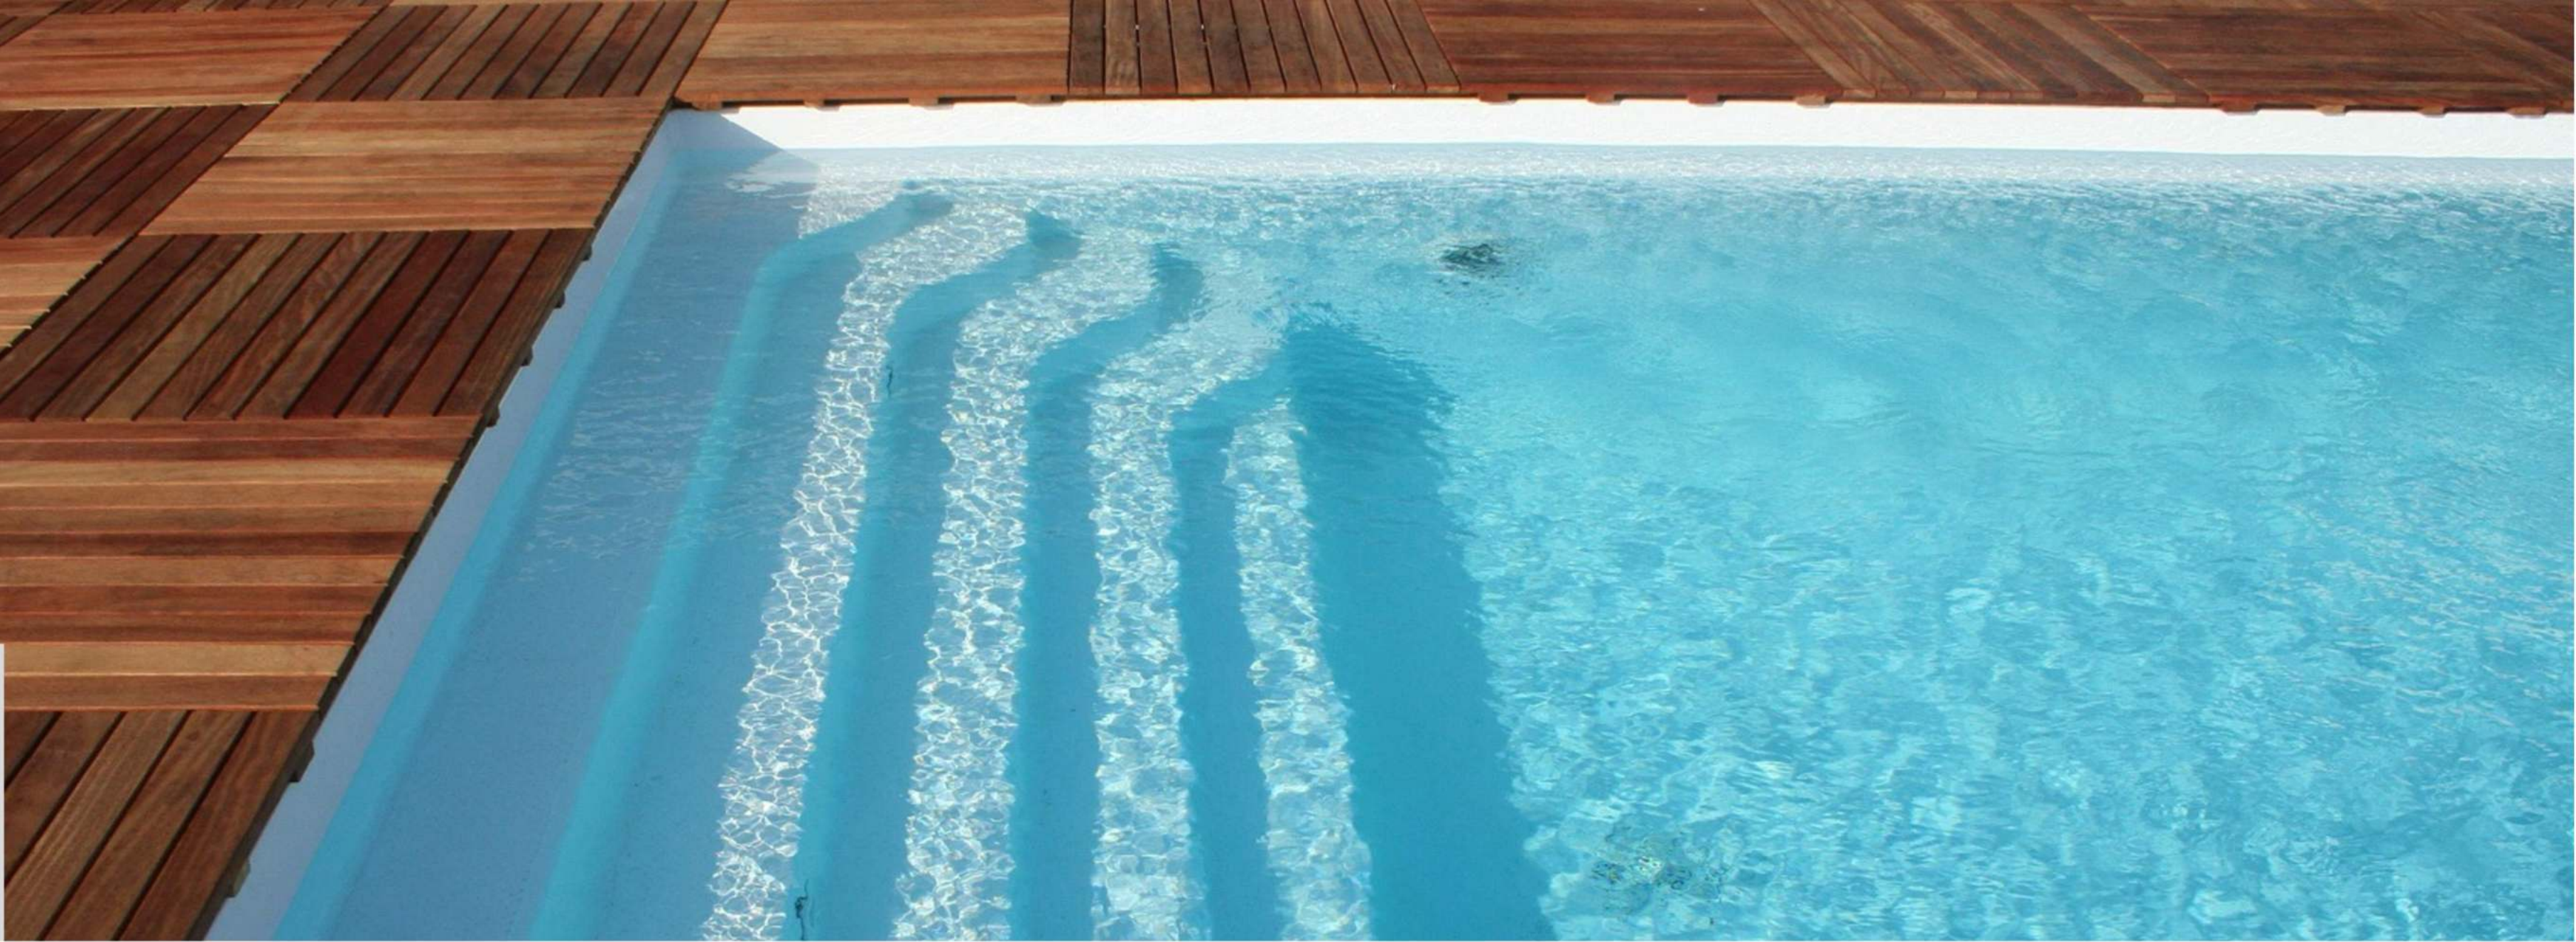

FILYOS

Dimension (m)	Price (€)
3.85 x 8.20 x 1.50	6.750 €

It is produced as a single piece.