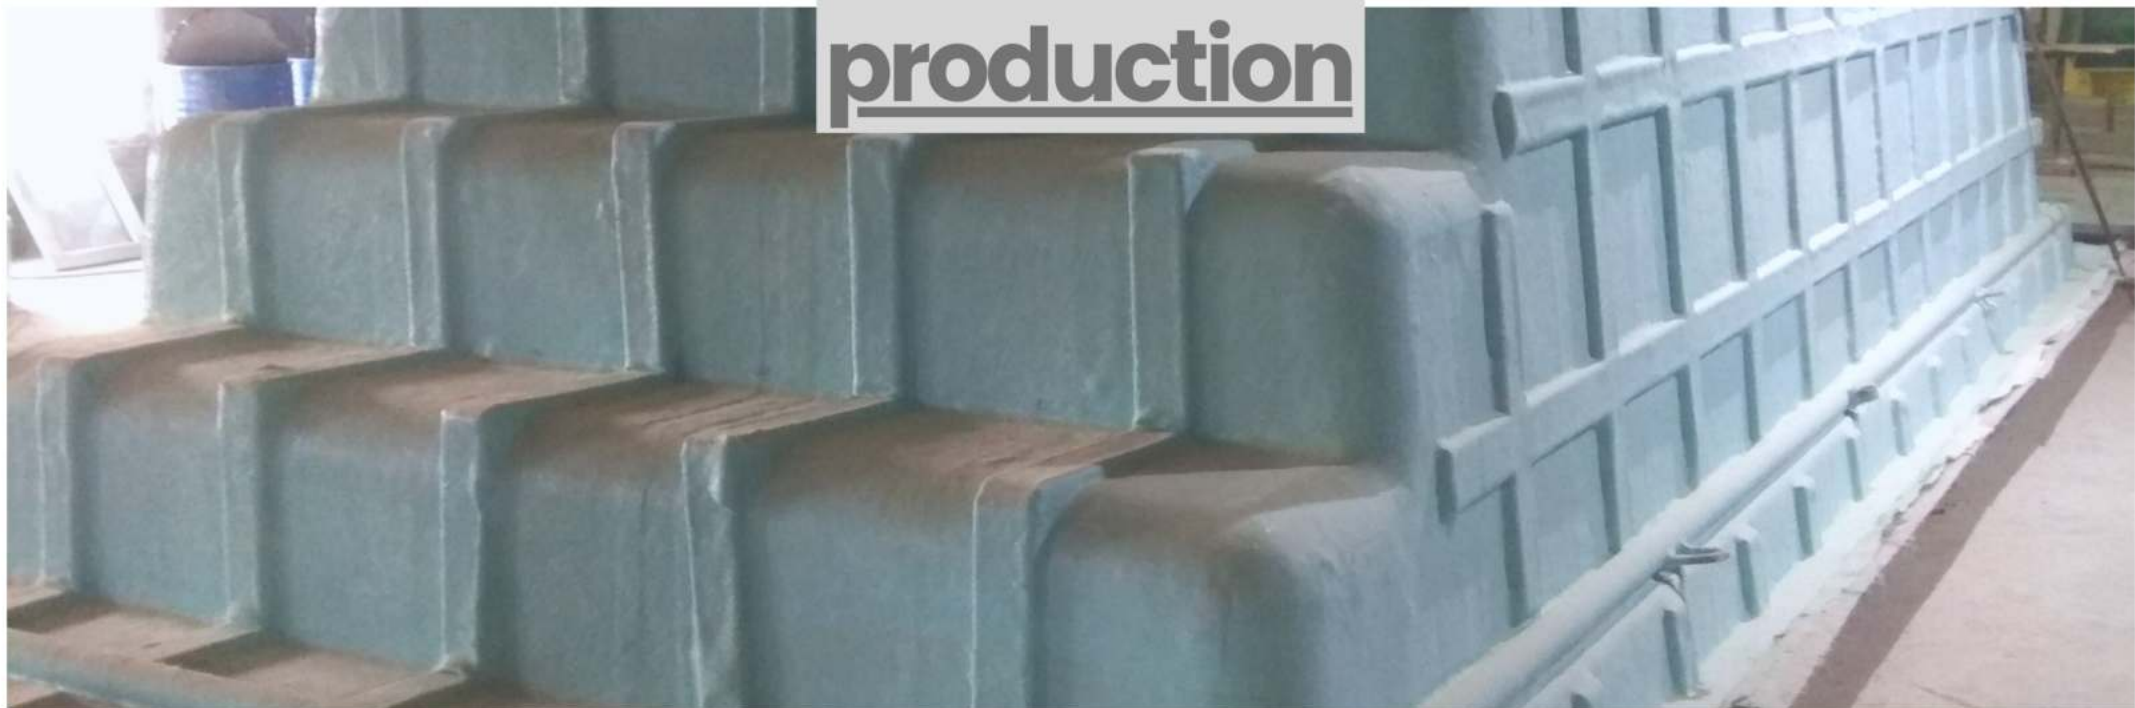

Dimension (m)	Price (€)
2.00 x 3.00 x 0.90	2.500 €

production