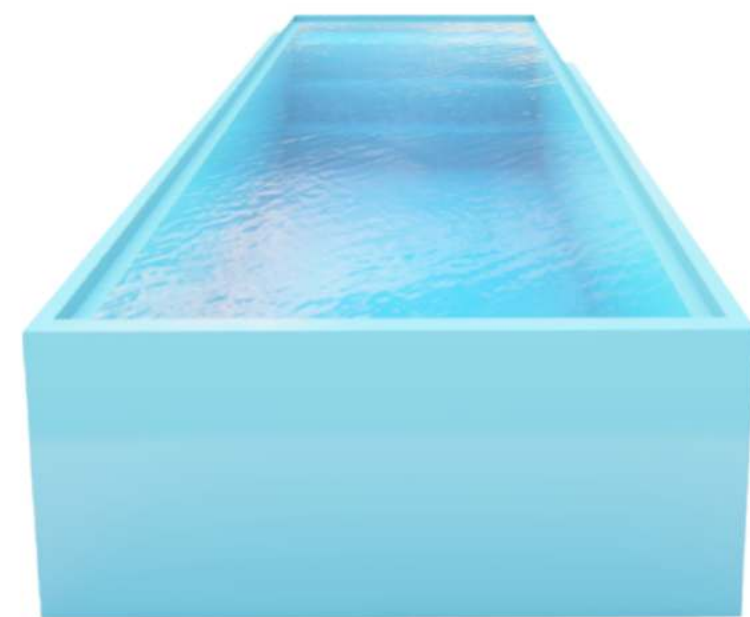

Dimension (m)	Price (€)
3.20 x 7.50 x 1.40	4.800 €