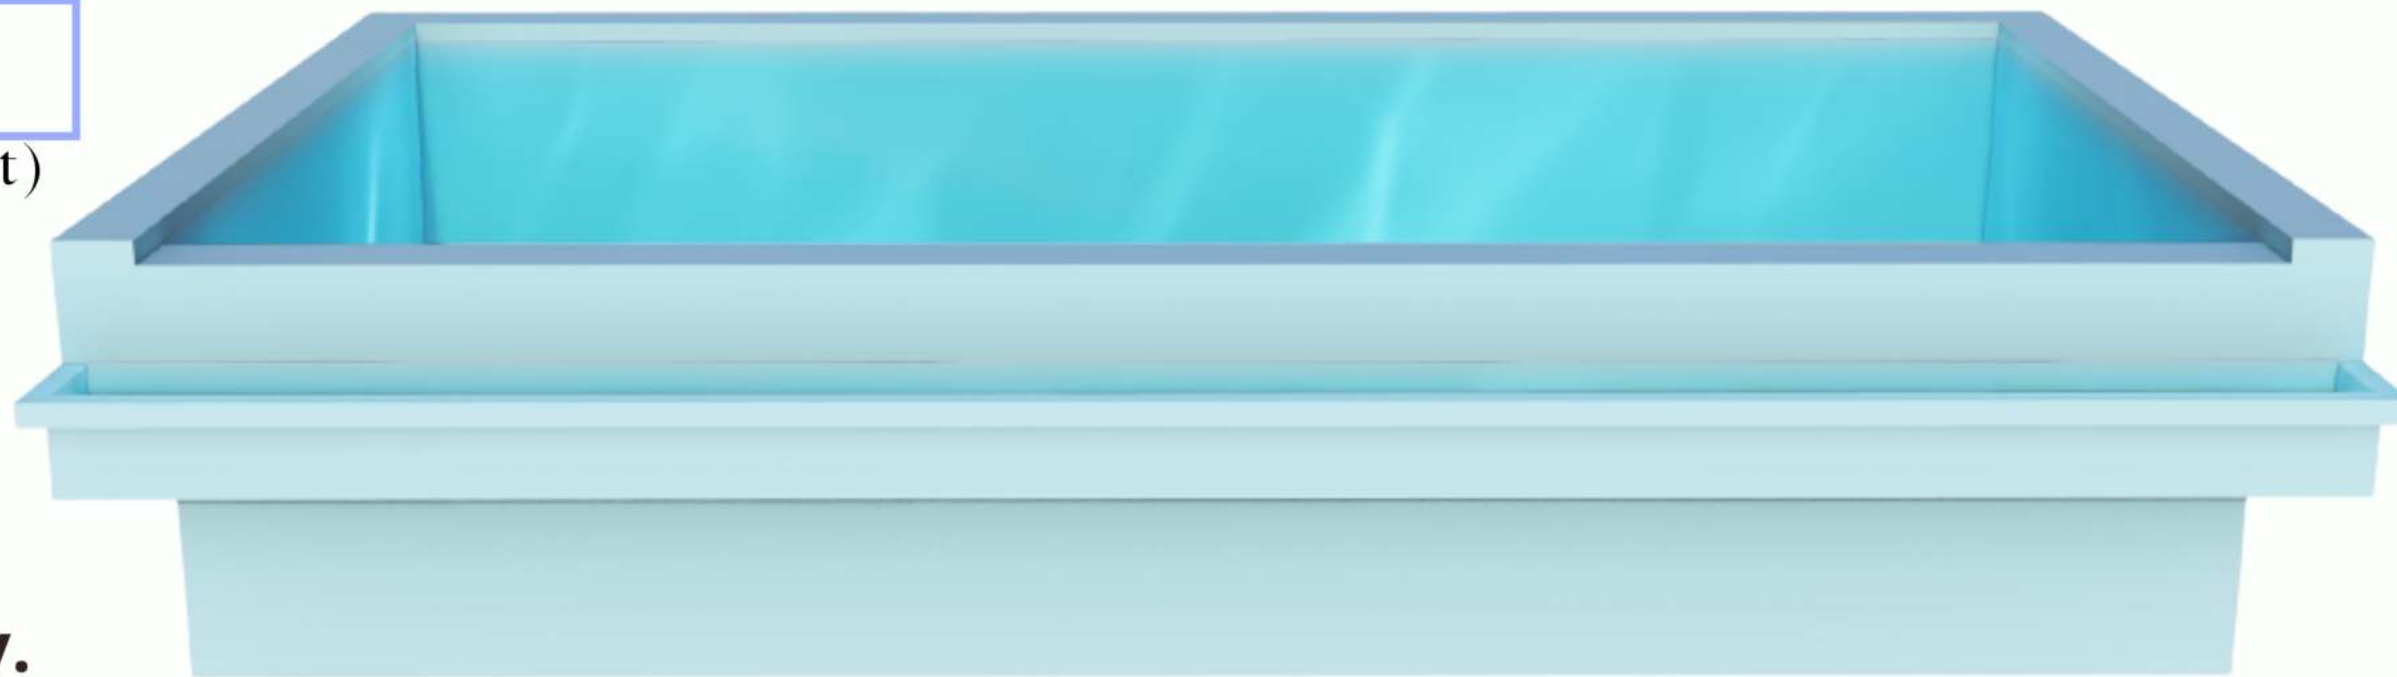

ONE-SIDED OVERFLOW

EMERALD

- Suitable for container sizes
- Can be used above ground
- 2.55 x 4.52 x 97 dimensions.
- Not Skimmer,

HIGH QUALITY
DURABLE

Covering with glass mosaic is optional

EMERALD

**EXTRA
STRONG**

hot dip galvanized
metal
construction

EMERALD

Dimension (m)	Price (€)
2.55 x 4.52 x 0.97	6.250 € *

*(with gelcoat)

➤ **One-sided overflow**

➤ **A balance tank is unnecessary.**

RELAX

Dimension (m)	Price (€)
2.00 x 3.00 x 0.90	2.500 €